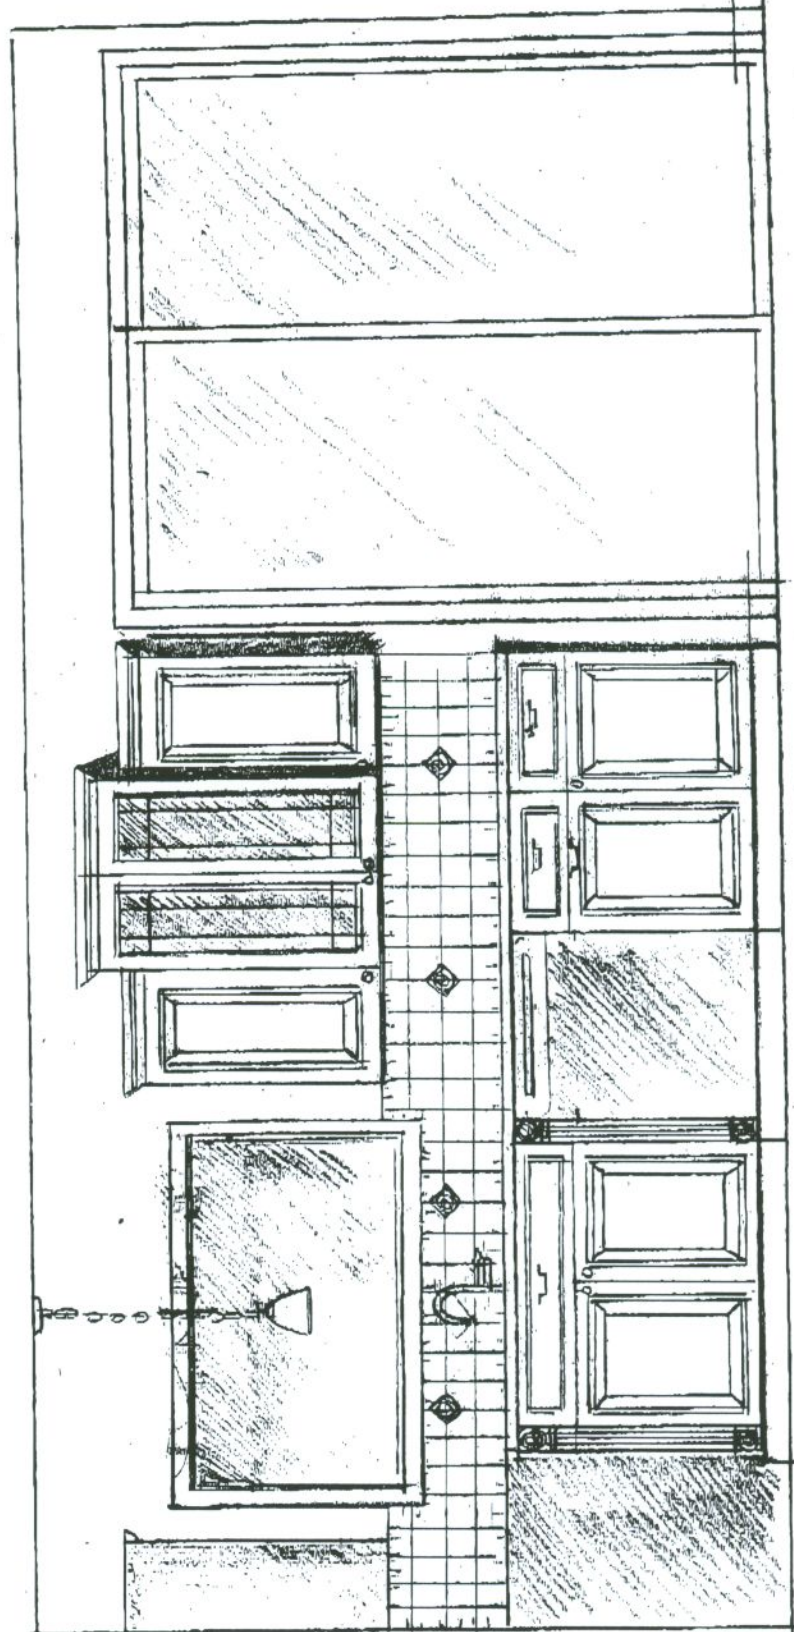

SCALE = 1/4" = 1'-0"

TILE PATTERN

SCALE: 1/2" = 1'-0"

H 80

SCALE 1/2" = 1'

18  
GARAGE  
PULLOUT

BIBRDT

1 2 3 4 5 6 7 8