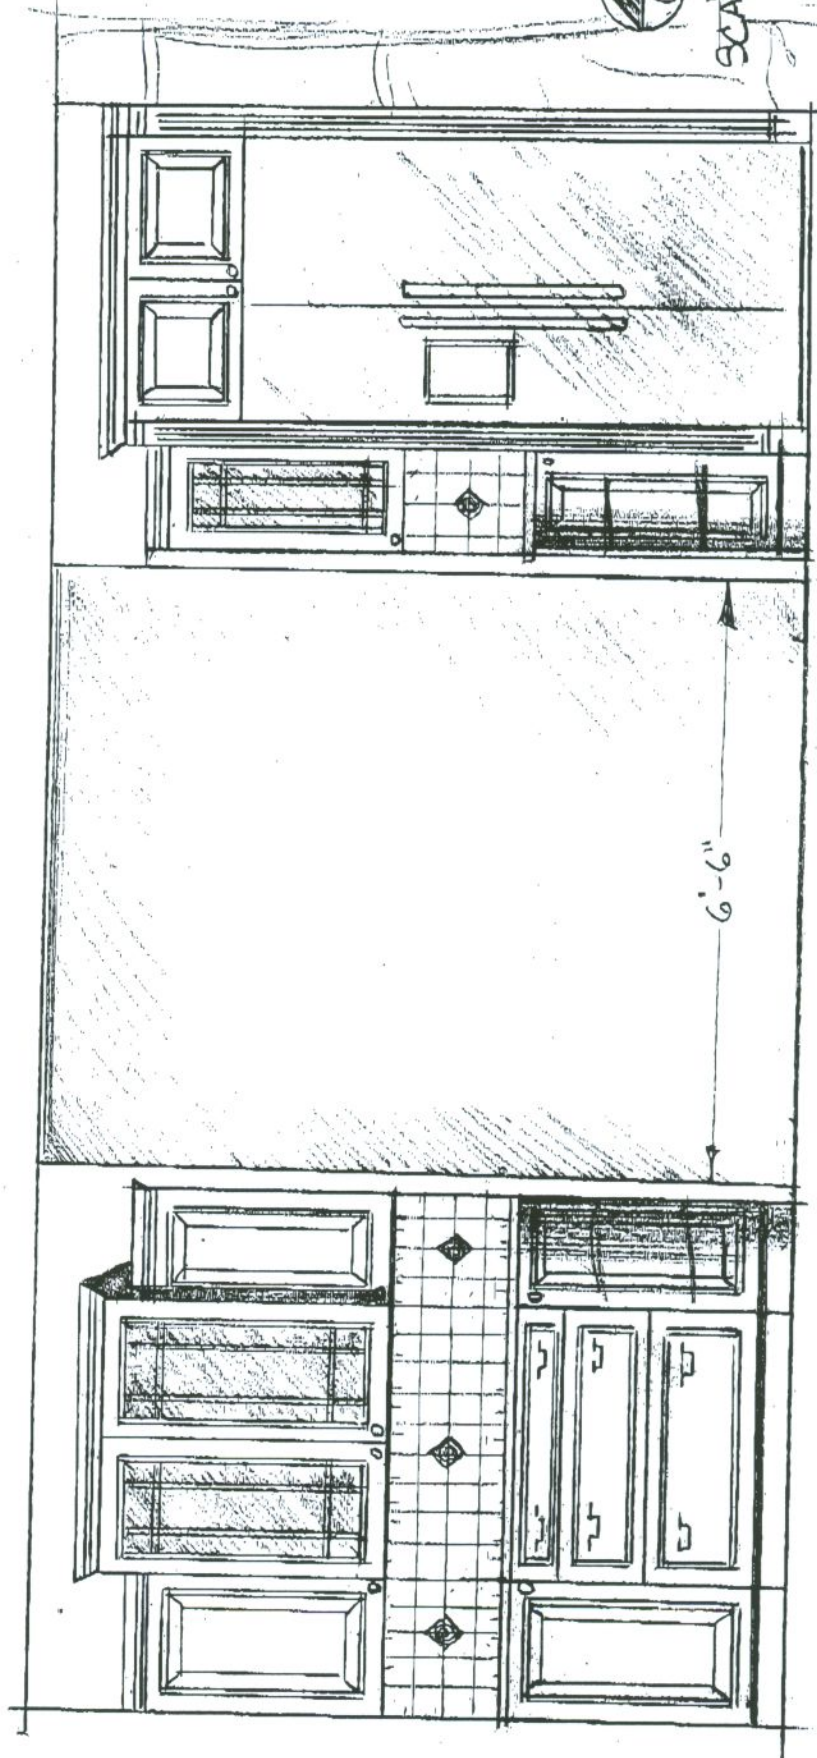

SCALE = 1/4" = 1'-0"

TILE PATTERN

SCALE: 1/2" = 1'-0"

H 80

SCALE 1/2" = 1'

18  
GARAGE  
PULLOUT

BIBRDT

1 2 3 4 5 6 7 8